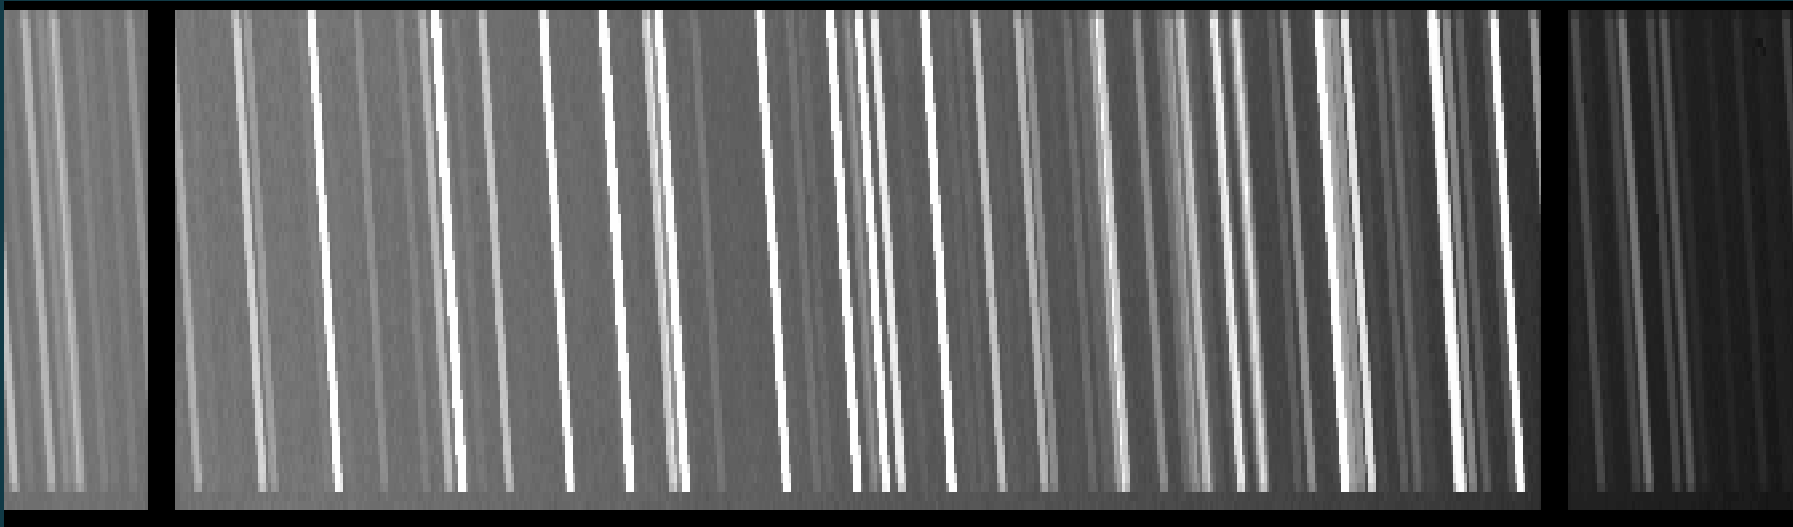

GEMINI  
OBSERVATORY

# gswavelength

Determine wavelength solution  
along spatial direction